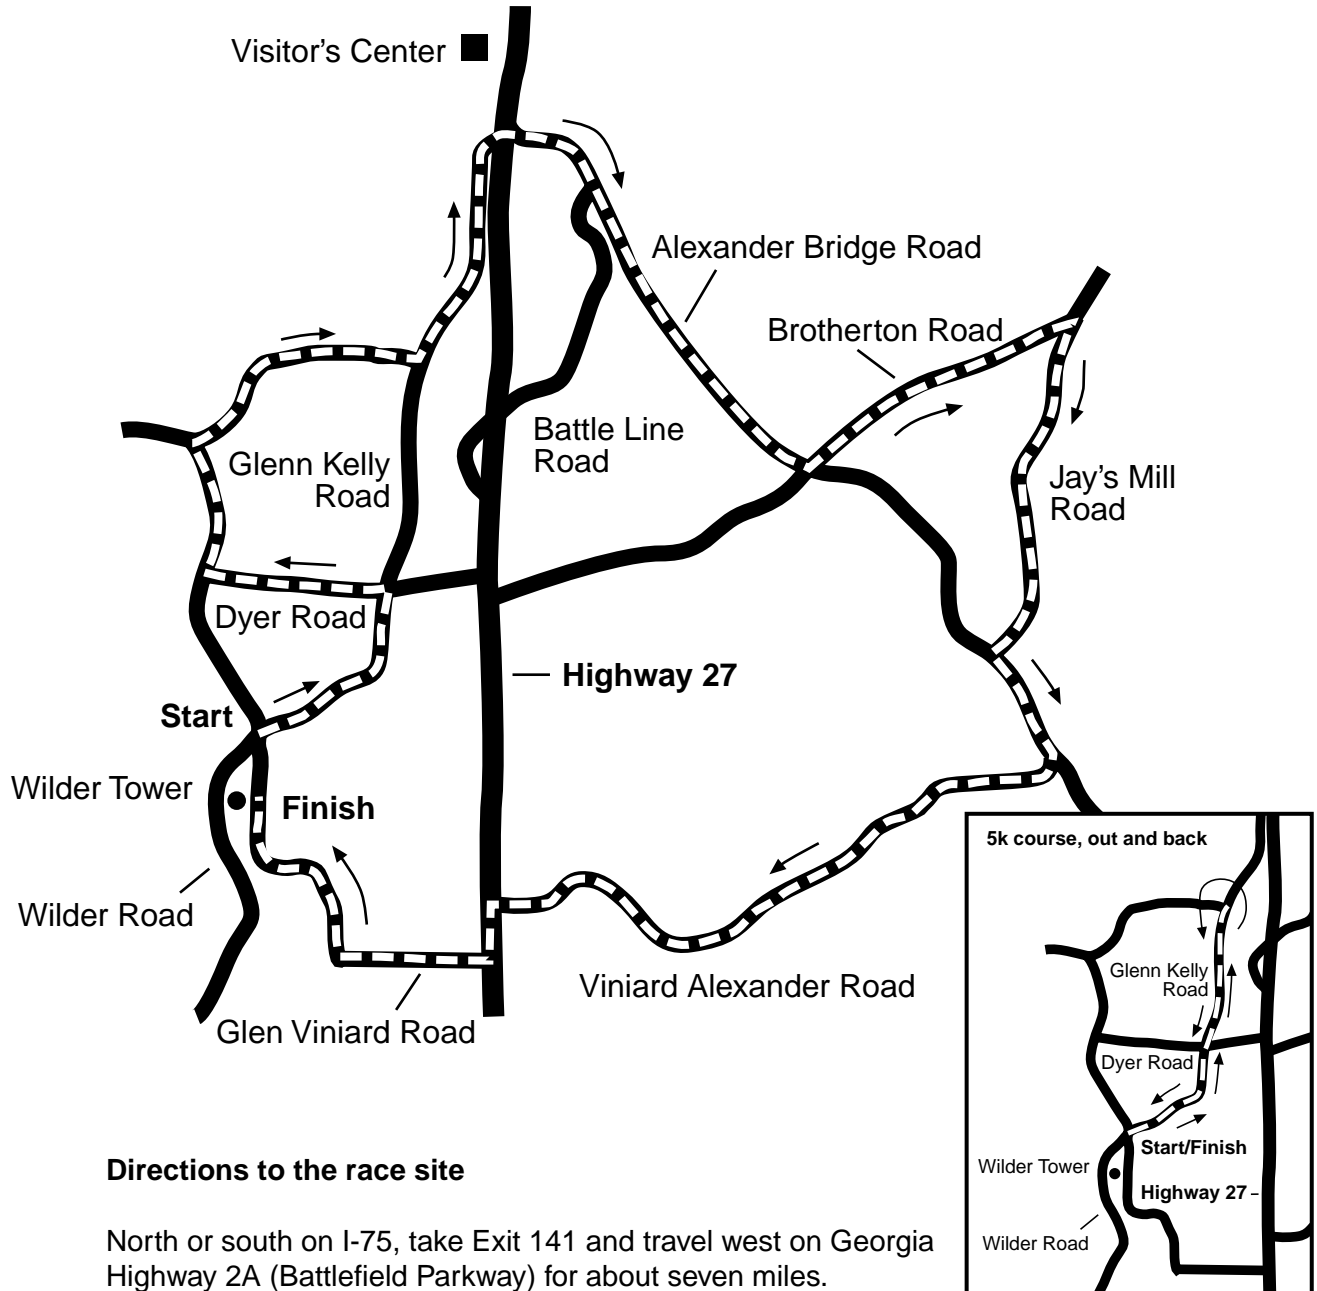

Chickamauga Chase

15k course map

Directions to the race site

North or south on I-75, take Exit 141 and travel west on Georgia Highway 2A (Battlefield Parkway) for about seven miles.

Turn left (south) on Highway 27 (Lafayette Road). Continue south for about one mile and enter Chickamauga Park. Watch for Chase signs for parking.

The Chase starts and finishes near the Wilder Tower Monument on Glenn Viniard Road in the park's southeast corner.